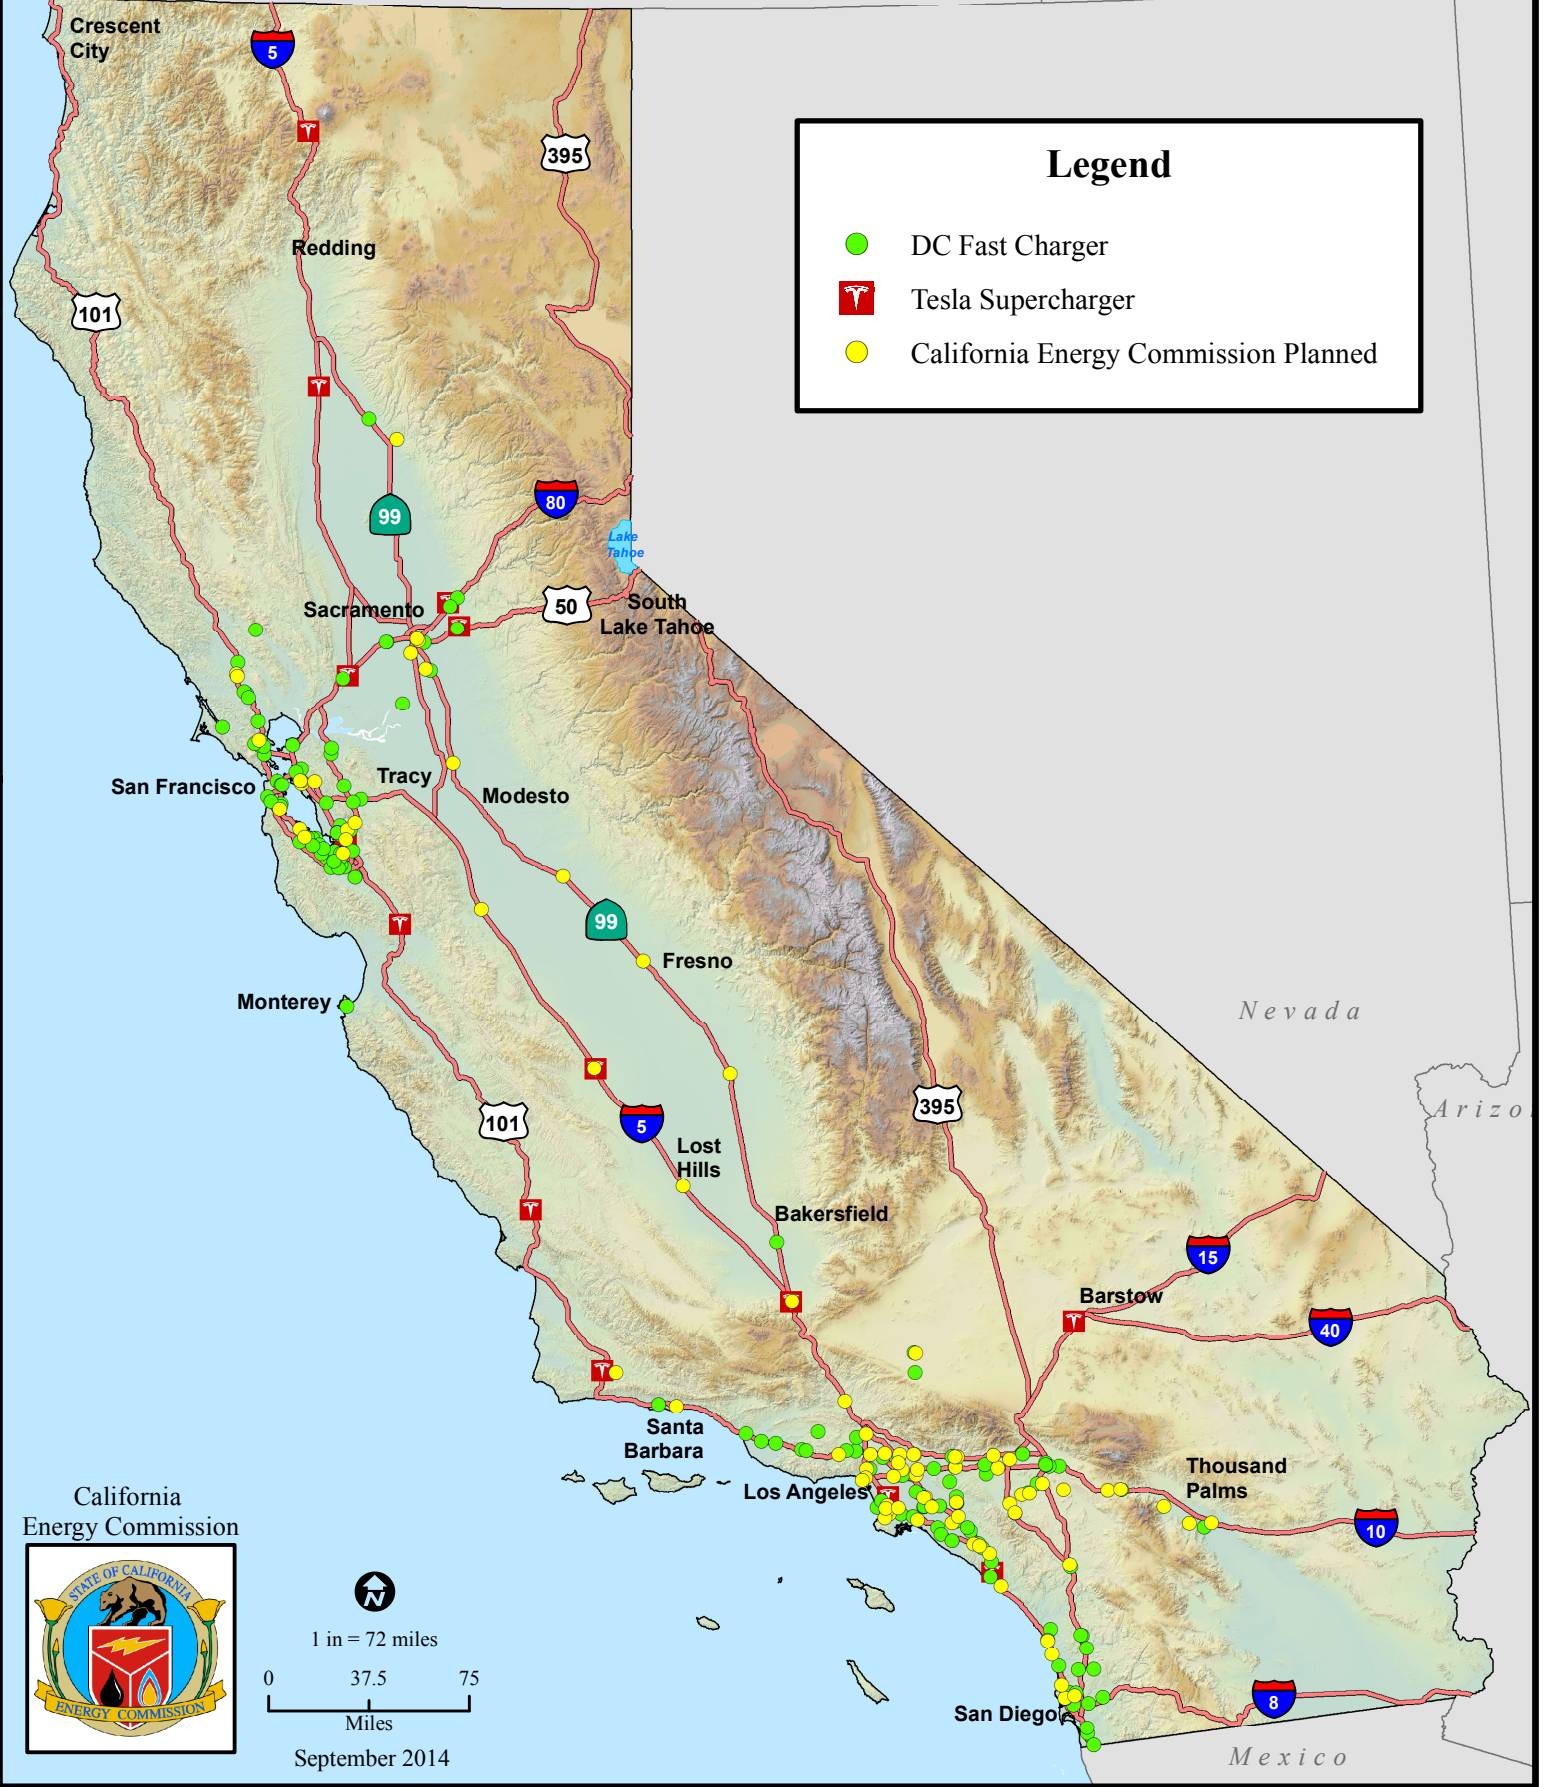

Oregon

Idaho

# California Electric Vehicle Fast Charging Stations

## Legend

- DC Fast Charger
- Tesla Supercharger
- California Energy Commission Planned

California  
Energy Commission

1 in = 72 miles

September 2014

Nevada

Arizona

Mexico