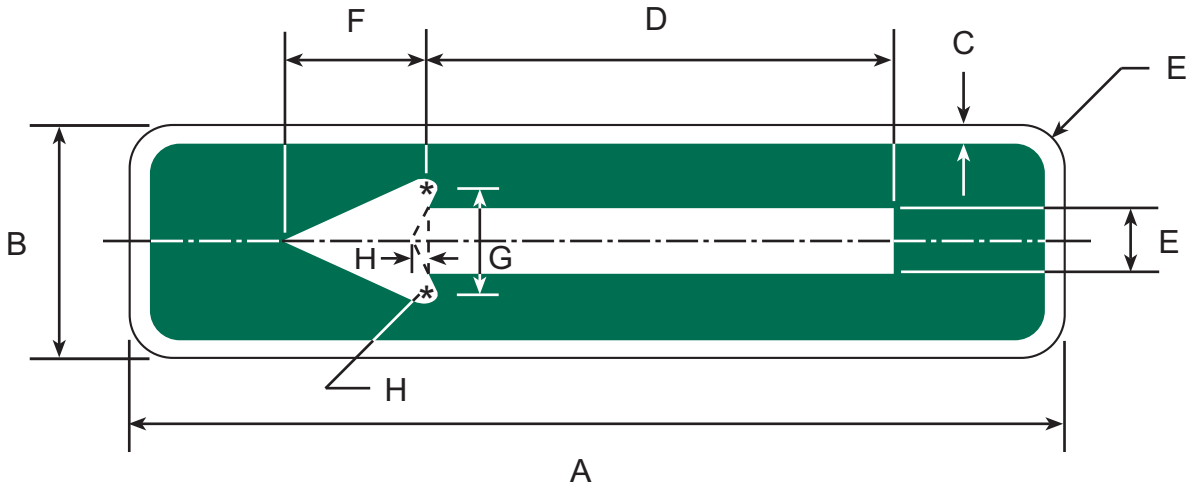

D9-401

12/06

DIMENSIONS (MILLIMETERS)							
A	B	C	D	E	F	G	H
600	150	13	300	38	75	88	6

DIMENSIONS (INCHES)							
A	B	C	D	E	F	G	H
24	6	1/2	12	1 1/2	3	3 1/2	1/4

COLORS

LEGEND - WHITE (REFL)
 BACKGROUND - BLUE, GREEN, OR BROWN (REFL)