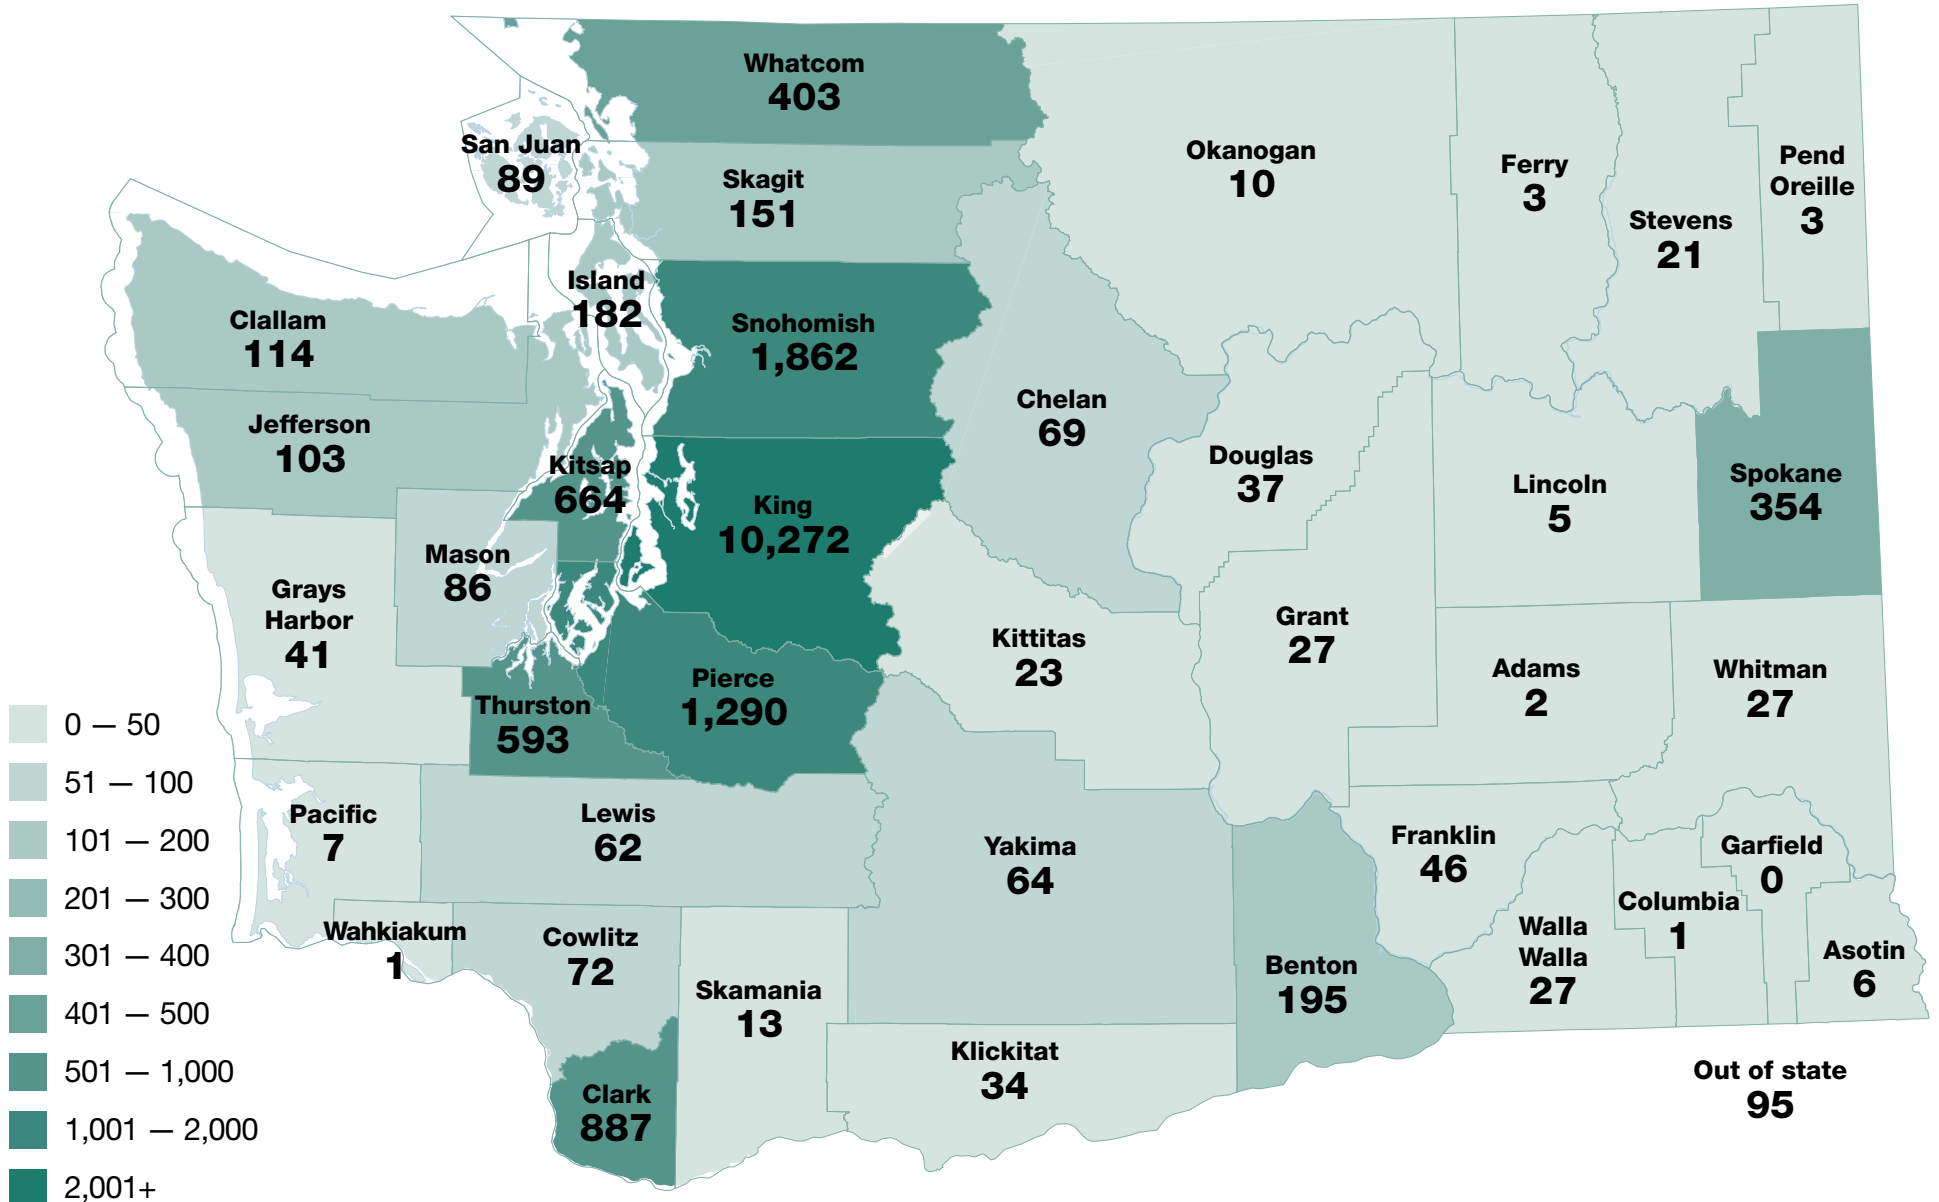

17,941 Plug In Electric Vehicles Registered in Washington

As of June 30, 2016

Map includes Electric Vehicles (EVs) produced by major automakers since about 2011. It does not include cars that were converted to EVs by their owners, neighborhood Evs or EV models from the 1990's that are still registered in Washington, or motorcycles. WSDOT created this map based on data provided by the Washington State Department of Licensing.